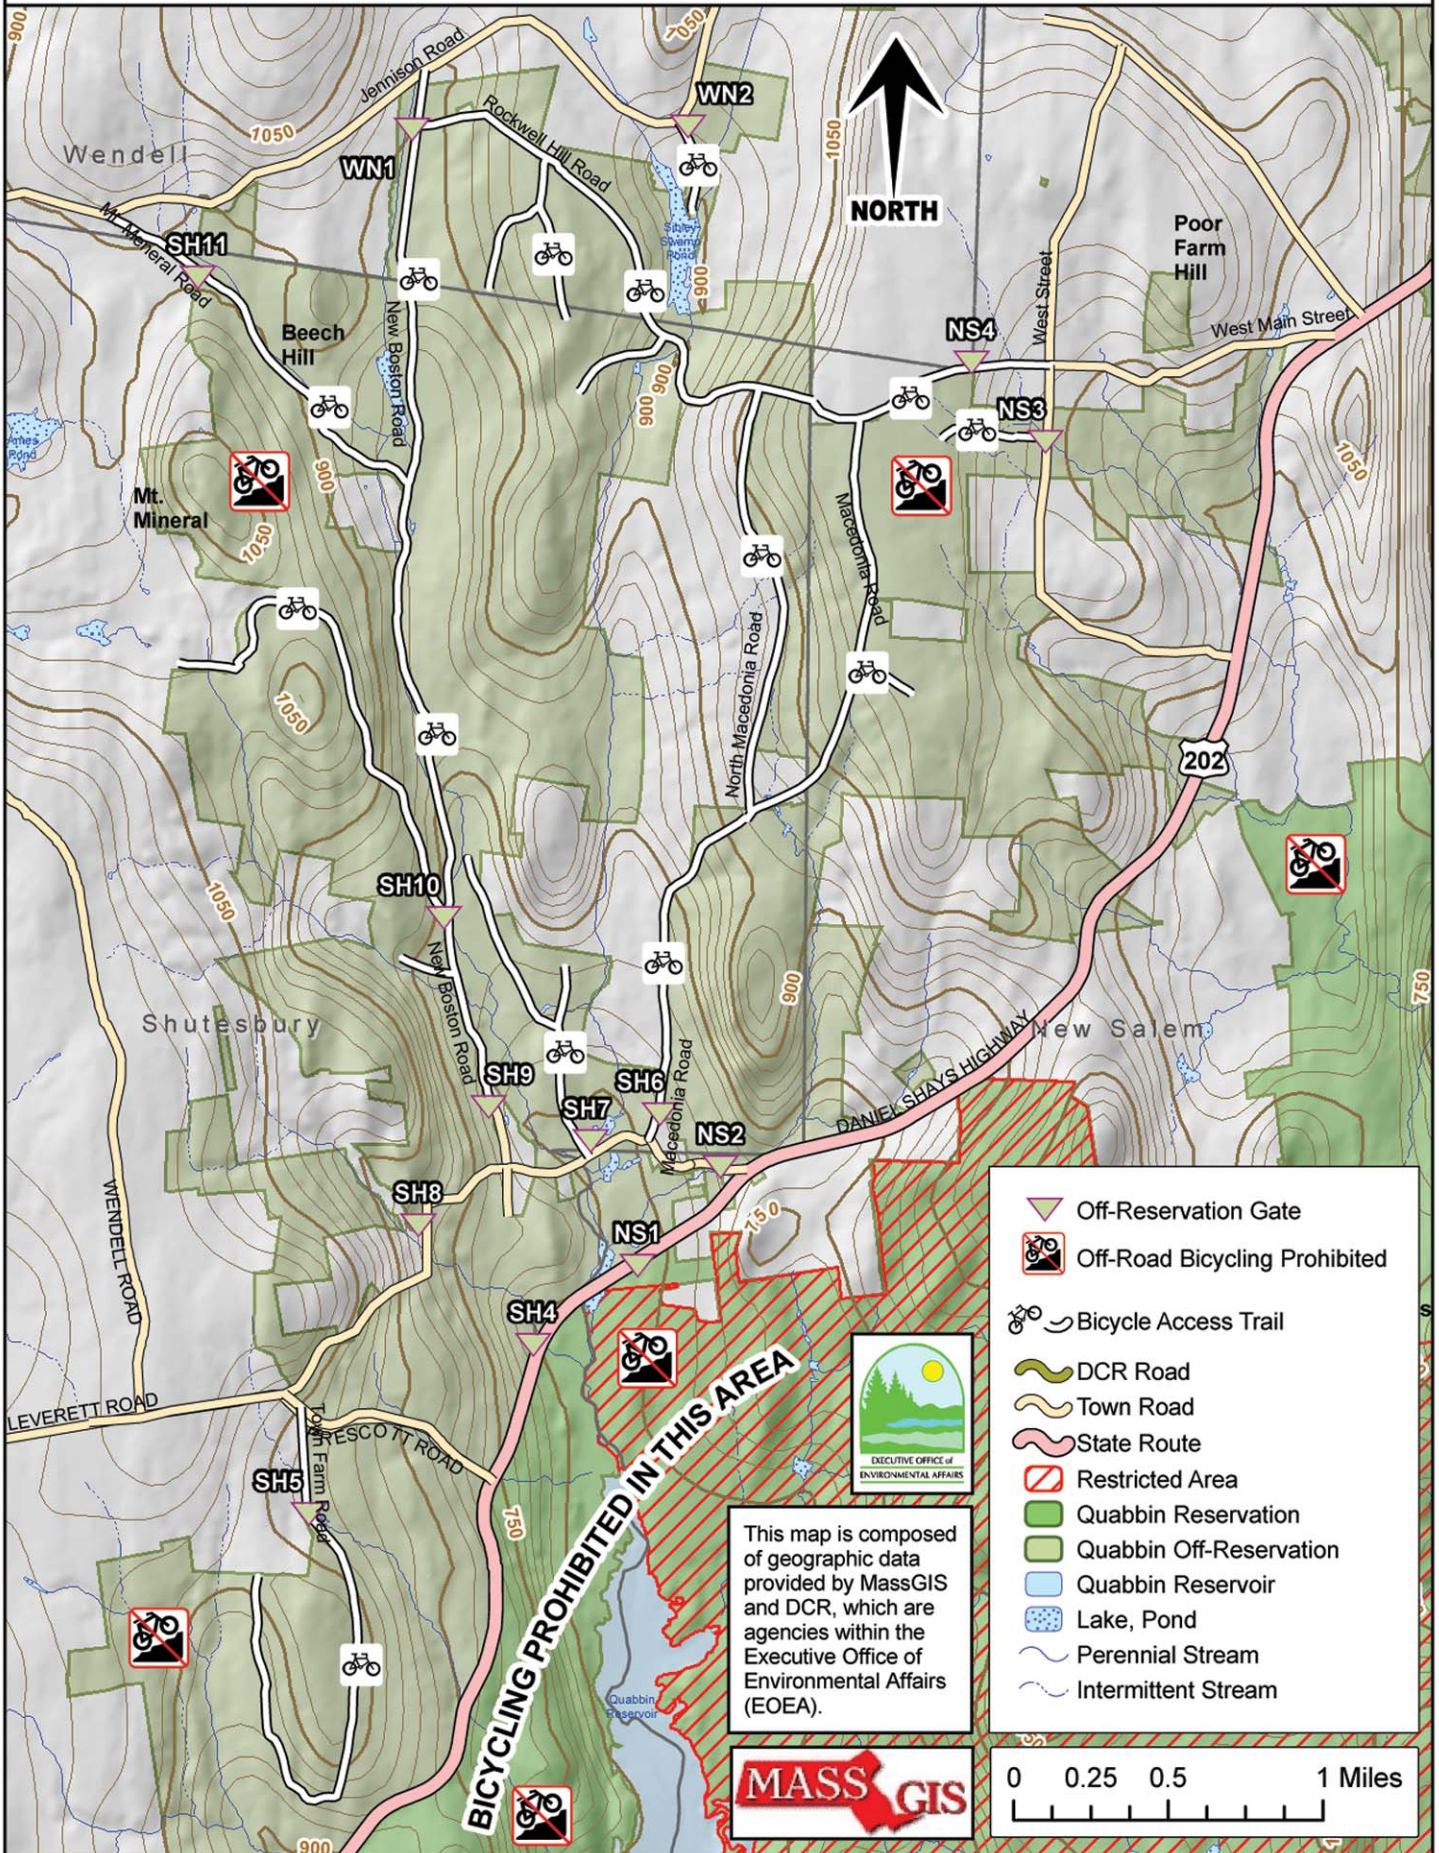

Quabbin Off-Reservation Bicycle Access

Division of Water Supply Protection - Office of Watershed Management
Public Access Management Plan 2006

This map is composed of geographic data provided by MassGIS and DCR, which are agencies within the Executive Office of Environmental Affairs (EOEA).